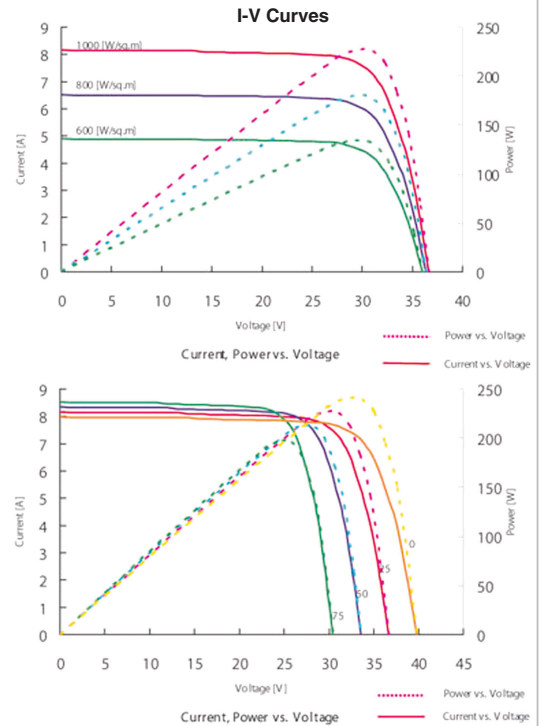

YUR.POWER

A-M227

Monocrystalline Solar Panels

Specifications

• Panel Type	227Wp Monocrystalline silicon photovoltaic module
• Maximum Power (Pmax)	227W
• Voltage @ Pmax (Vpm)	29,93V
• Current @ Pmax (Ipm)	7,59A
• Open Circuit Voltage (Voc)	36,6V
• Short Circuit Current (Isc)	8,15A
• Output Tolerance	± 3%
• Maximum System Voltage	1000 Vdc
• Series fuse rating	10A
• Application	DC 24V system
• Efficiency of module	14%
• Temperature Coefficients of Pmax (%)	-0,37% /°C
• Temperature Coefficients of Voc (%)	-0,34% /°C
• Temperature Coefficients of Isc (%)	+0,09% /°C
• Operating Temperature	-40 to +90°C
• Storage Temperature	-40 to +90°C
• System Cell	6" Monocrystalline silicon
• No. of cells & connections	60pcs in series (6x10)
• Module Size (WxLxH)	1631 x 993 x 50mm
• Weight	approximately 20,43Kg
• Packing configuration	Horizontal
• Size of carton	1689 x 1071 x 955mm
• Pallet quantity	18pcs / pallet
• Container Load (20ft/40ft)	12 pallets / 26 pallets

Construction

• Front	High transmission low-iron tempered glass (3.2mm)
• Back	PVF / PET / PVF
• Encapsulates	EVA
• Junction Box Type	IP65, weatherproof
• Bypass Diodes	3 diodes to avoid power decreasing by shade
• Output cable	4mm ² cable with polarized waterproof tyco connectors (Negative 900mm, Positive 900mm)
• Frame (Material, Corners, etc)	Clear anodized aluminium, AL6063-T5
• Certification	IEC 61215 : 2005 + EN 61730-1 / EN 61730-3 : 2007