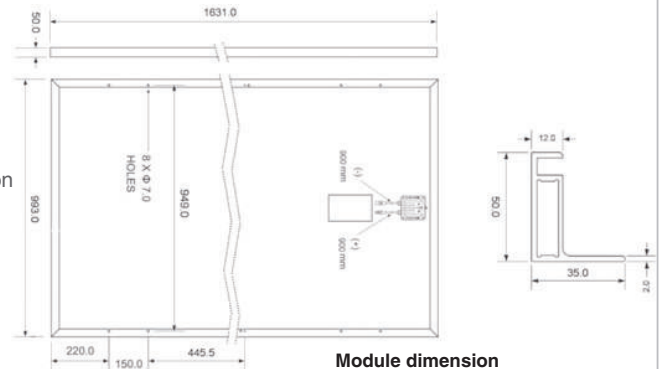

YUR.POWER

A-M227

Monocrystalline Solar Panels

Specifications

• Panel Type	227Wp Monocrystalline silicon photovoltaic module
• Maximum Power (Pmax)	227W
• Voltage @ Pmax (Vpm)	29,93V
• Current @ Pmax (Ipm)	7,59A
• Open Circuit Voltage (Voc)	36,6V
• Short Circuit Current (Isc)	8,15A
• Output Tolerance	± 3%
• Maximum System Voltage	1000 Vdc
• Series fuse rating	10A
• Application	DC 24V system
• Efficiency of module	14%
• Temperature Coefficients of Pmax (%)	-0,37% /°C
• Temperature Coefficients of Voc (%)	-0,34% /°C
• Temperature Coefficients of Isc (%)	+0,09% /°C
• Operating Temperature	-40 to +90°C
• Storage Temperature	-40 to +90°C
• System Cell	6" Monocrystalline silicon
• No. of cells & connections	60pcs in series (6x10)
• Module Size (WxLxH)	1631 x 993 x 50mm
• Weight	approximately 20,43Kg
• Packing configuration	Horizontal
• Size of carton	1689 x 1071 x 955mm
• Pallet quantity	18pcs / pallet
• Container Load (20ft/40ft)	12 pallets / 26 pallets

Construction

• Front	High transmission low-iron tempered glass (3.2mm)
• Back	PVF / PET / PVF
• Encapsulates	EVA
• Junction Box Type	IP65, weatherproof
• Bypass Diodes	3 diodes to avoid power decreasing by shade
• Output cable	4mm ² cable with polarized waterproof tyco connectors (Negative 900mm, Positive 900mm)
• Frame (Material, Corners, etc)	Clear anodized aluminium, AL6063-T5
• Certification	IEC 61215 : 2005 + EN 61730-1 / EN 61730-3 : 2007