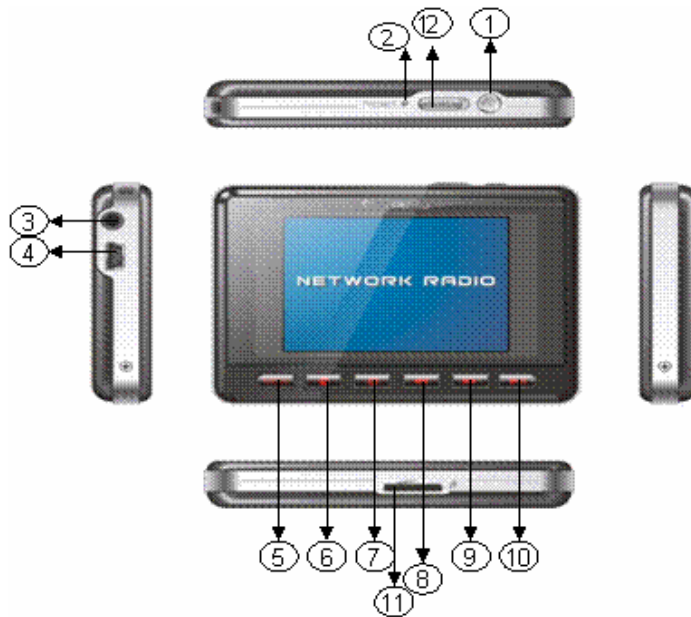

Guide to Yur.Beat Fusion Stream Controls

1	Power On/Off	7	Volume + / up
2	Reset	8	Backward
3	Earphone Jack	9	Forward
4	USB/Power terminal	10	Enter / Play / Pause
5	Menu	11	microSD card slot
6	Volume - / down	12	Hold