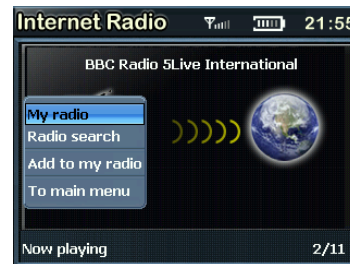

4 Internet Radio

While in the Internet Radio, the radio automatically connects to the previous played channel. The screen also shows the channel which is being played. To access the menu, press and hold the **'Menu'** button for 2-3 seconds. The detail of the menu is listed below.

- **My Radio**, contains your favorite channels
- **Radio Search**, is an advanced search on based different criteria
- **Add to my Radio**, will save that particular station in you're **My Radio**
- **To the main menu**, takes you to the Main Menu