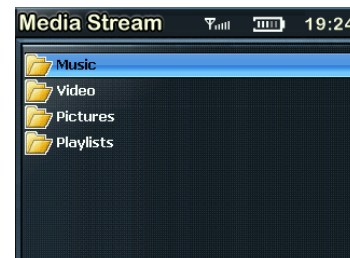

4 Internet Radio

While in the Internet Radio, the radio automatically connects to the previous played channel. The screen also shows the channel which is being played. To access the menu, press and hold the **'Menu'** button for 2-3 seconds. The detail of the menu is listed below.

- My Radio**, contains your favorite channels
- Radio Search**, is an advanced search on based different criteria
- Add to my Radio**, will save that particular station in you're **My Radio**
- To the main menu**, takes you to the Main Menu

When a channel is selected, and you get a message 'Unformatted channel', it is because the Channel is closed at that time.

5 Media Stream

Press the ▶▶ or ◀◀ button from the main menu to select the Media stream. Make sure that you have opened the Windows media player version 11 or Vista, and you have shared the Music streaming of the entire new device in the Media Player.

Once the Wi-Fi connection is complete; press ▶|| to view the menu like the one below.

From the menu you can choose to select music or Play lists to hear your favorite music or see your video.

Select Music by pressing ►|| button and play the music you like.