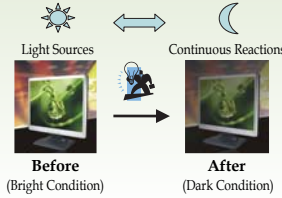

Ambient Light Adaptation (Optional):

Brightness level adjust automatically and continuously base on various different light conditions.

Product Life Extension:

Optimize and extend product life cycle by enhancing efficiency.

Visual Ergonomic:

IBT Technology provides comfort and tranquil visual sensation for your eyes.

Model

MJ7C

LCD Panel	Type	17.0" TFT Active Matrix LCD Display
	Viewing Angle *	H : 170° , V : 170° *
	Contrast Ratio *	700 : 1 *
	Brightness *	400 cd/m ² *
	Response Time *	8 ms *
	Display Colors	16.2M colors
	Max Resolution	1280 x 1024 (SXGA)
	Pixel Pitch	0.264mm (H) x 0.264mm (V)
Compatibility	PC	Up to 1280 x 1024 @75Hz (Non-interlaced)
Connector	RGB Analog	D-sub 15-pins
	DVI *	DVI-D *
	Audio *	Stereo Phone Jack *
	Power	A/C Socket
Power	Voltage	100-240V, 50/60Hz (universal) via internal power supply
	Consumption	Active < 30Watt Max
Internal Speaker		Speaker x 2 (Stereo) *
Dimensions	Physical	386.9mm (W) x 377.8mm (H) x 53.5mm (D)
Net Weight		3.5Kg ± 1
DDC		DDC2B Compliant
Power Management		VESA DPMS
Regulation		CE, FCC, UL